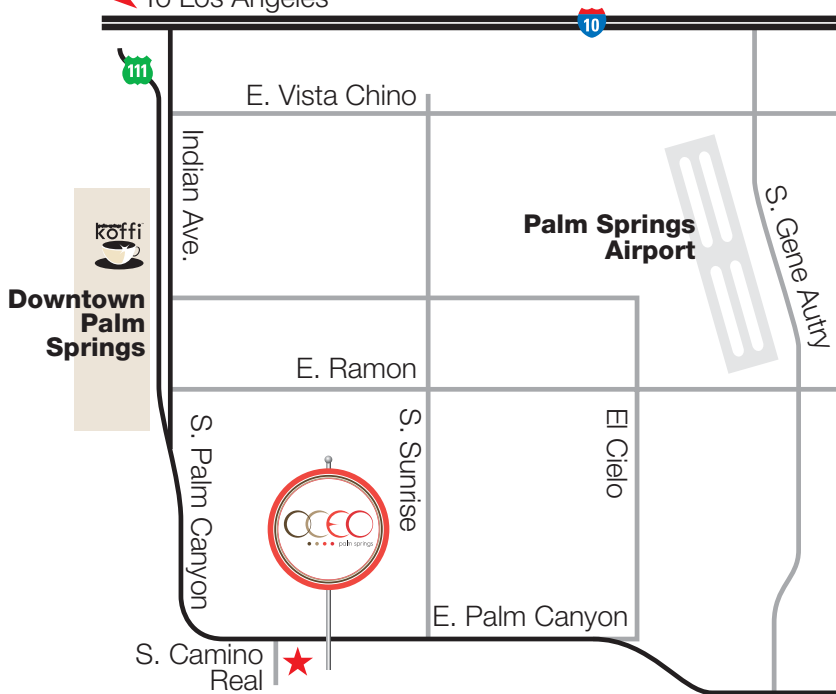

◀ To Downtown Palm Springs

East Palm Canyon Drive

**A premier location. Mountain views. Walk to downtown Palm Springs. Leisure lifestyle. Desert beauty, right outside your door at OCEO.**

At **OCEO** be centerstage to the exciting opportunities offered within one of the world's favorite getaway destinations... Palm Springs! It's the leisure lifestyle highlighted by the vibrant nightlife, the shops, the restaurants, the galleries, the recreation, the history, and all of nature's desert beauty... all just outside your door at **OCEO**!

◀ To Los Angeles

- Future home of Palm Springs Koffi – visit their flagship store @ 515 N. Palm Canyon Drive and Alejo
- Future home of upscale restaurant
- Minutes from Palm Springs International Airport